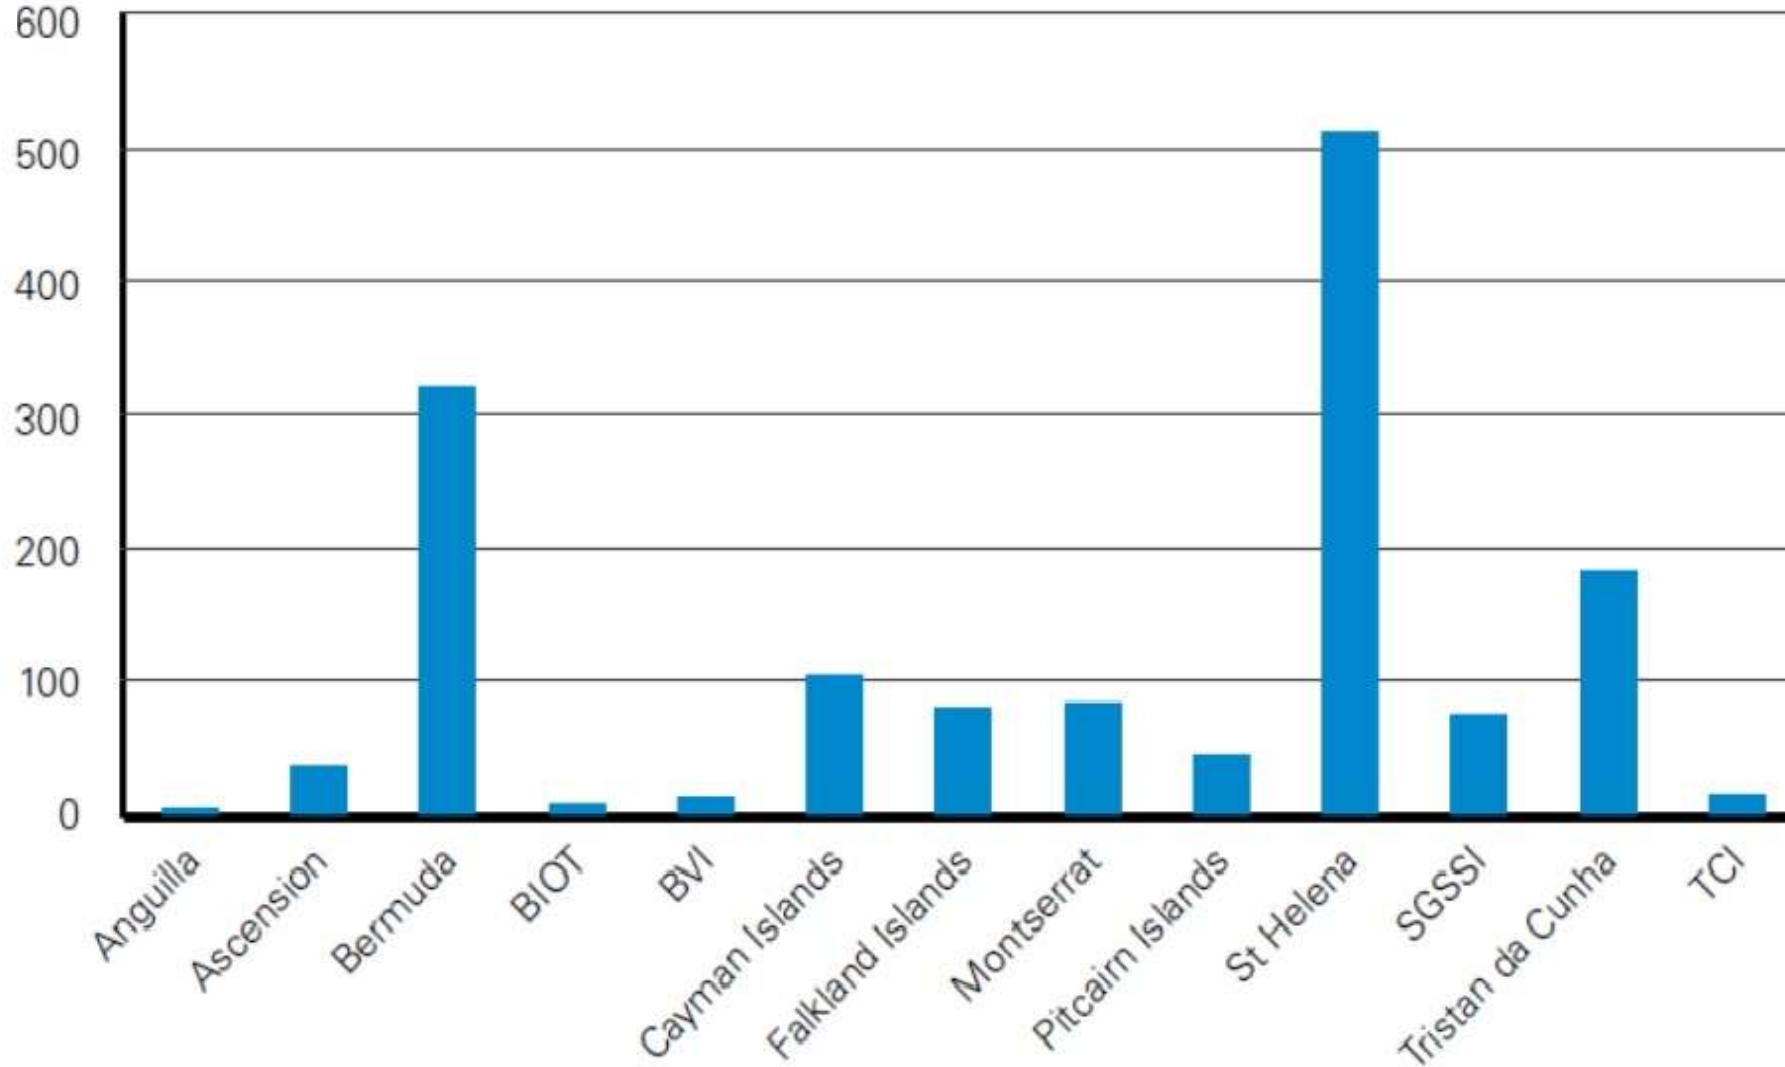

St Helena
Government

Environmental Management Division

Environment & Natural Resources Directorate

Number of endemic species occurring on each island OT

St Helena
Government

Environmental Protection

- **Environmental Protection Ordinance 2016**
- **EPO policies, licenses, advice, monitoring, enforcement, develop Regulations**